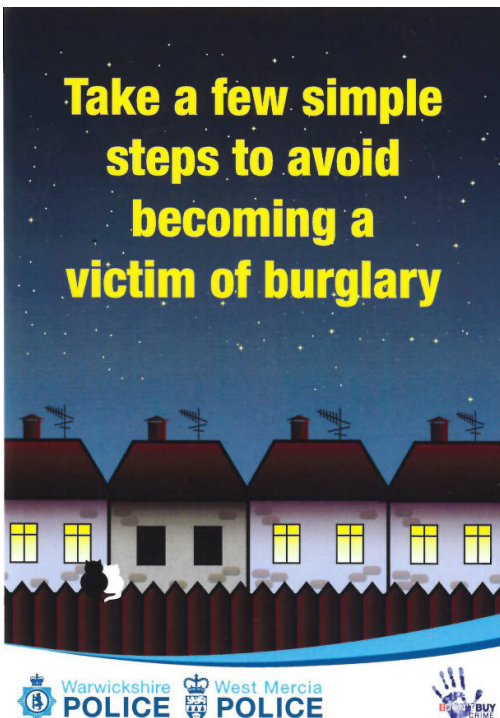

- Set a timer switch to turn your lights on when it gets dark – unlit houses area give away that no one is home.
- Lock your doors, patios and downstairs windows – even when you are in. Make sure you double check them again before you go to bed.
- If you have a burglar alarm, make sure you set it when you go out and also when you go to bed.
- Don't leave car keys, ID cards or valuables near windows, doors or letterboxes, where burglars can reach through to steal them.
- Lock your garden gates and side entrances. Don't leave tools lying around in the garden which could be used to break in to your home.