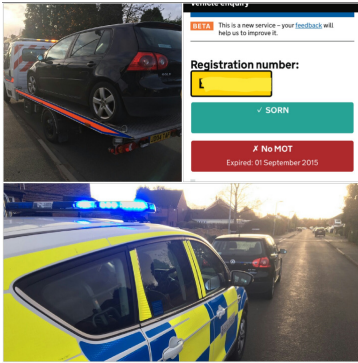

ANPR Technology removes illegally used cars from the areas roads.